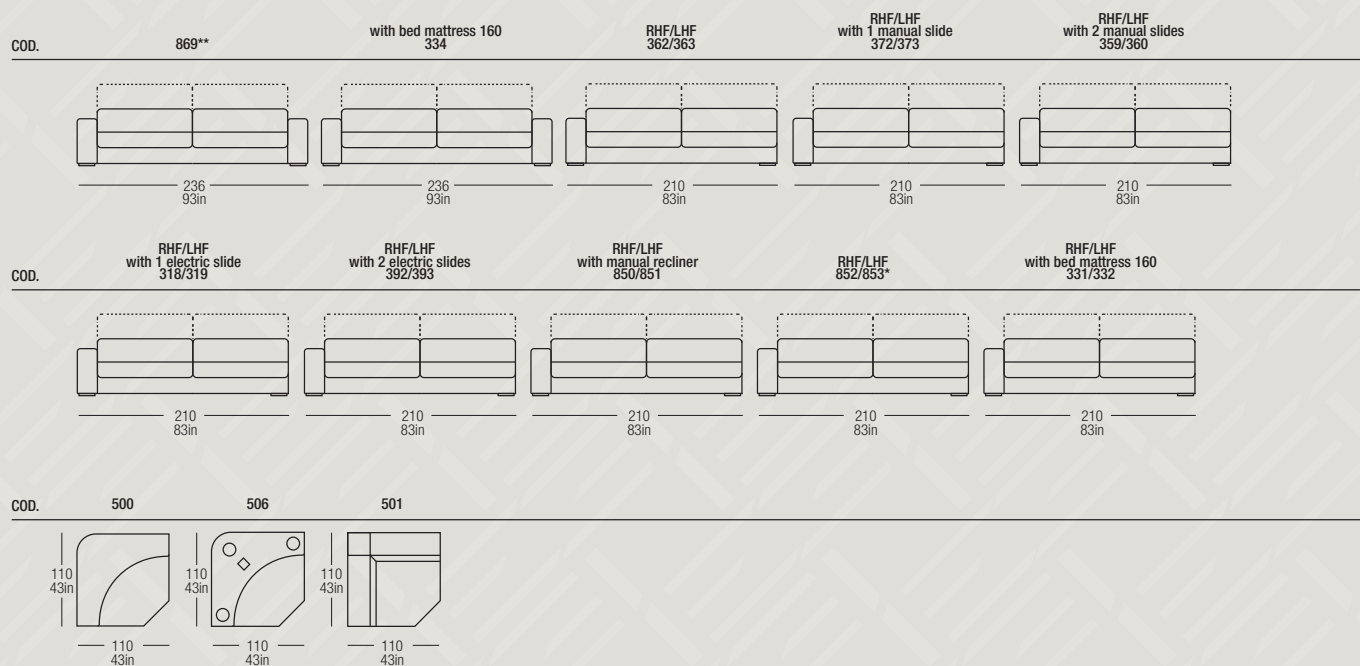

* with ELECTRIC RECLINER
** with 2 ELECTRIC RECLINER

NEXT PAGE

ESTRO
MILANO HANDMADE IN ITALY

www.estromilano.com

ICON IS312

H. SEDUTA / H. SITTING 44 cm / 17 in

P. SEDUTA / D. SITTING 59 cm / 23 in

* with ELECTRIC RECLINER